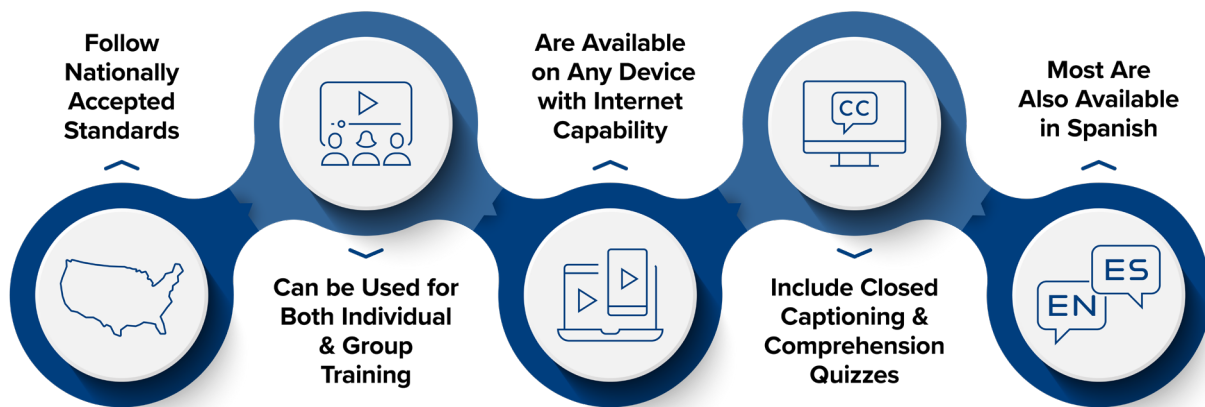

STREAMERY
Online Safety Training
Platform

VIDEO ON DEMAND EMPLOYEE TRAINING

Most workplace accidents are preventable, but many organizations struggle to effectively address workplace safety with employees. That is why SIAW has partnered with Streamery, an online safety training platform that offers hundreds of videos over a wide variety of topics. These videos: